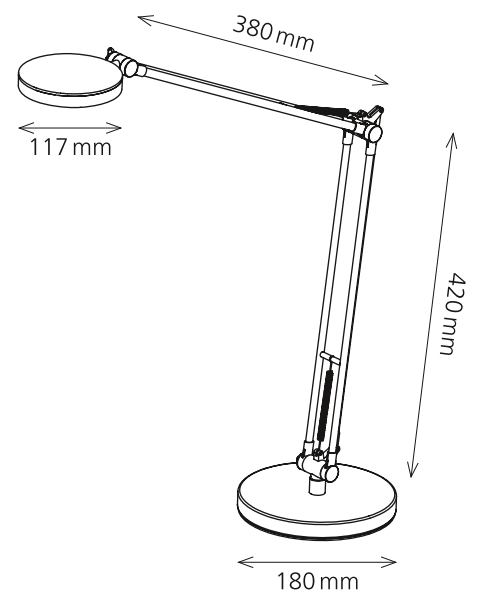

LED 4you

- A hint of urban elegance flows around this LED lamp with its clear lines
- „3 in 1“: Supplied with 3 interchangeable head of lamp covers: silver, black, raspberry
- Long extension thanks to its double arm made of aluminium
- Lamp head vertically adjustable

Technical data

Power:	6.5 W
Weighted energy consumption:	7 kWh / 1000 h
Voltage:	220–240 V AC, 50–60 Hz
Luminous flux:	350 Lumen (90° solid angle)
Colour temperature:	5000 Kelvin (neutral white)
Maximum illuminance:	491 Lux (measuring distance 50 cm)
Colour rendering index (CRI):	> 80
Life time:	30 000 hours
Extension:	max. 580 mm
Height:	max. 700 mm
Arm length:	420 mm x 380 mm
Base:	Ø 180 mm
Head of lamp:	Ø 117 mm
Net weight:	1.6 kg
Material:	aluminium, steel, ABS
Packaging:	4-coloured sales packaging
Light source:	energy efficiency class: F model identification: 4you000000608