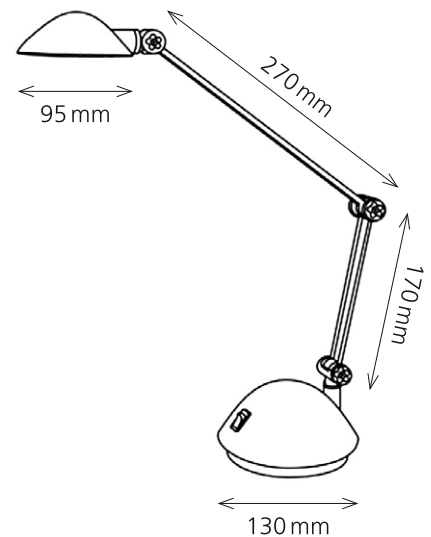

## LED Space

- Snazzy, compact LED lamp in three trendy colours
- High-quality surface finish (silk mat)
- Variously adjustable at the arm and the lamp head
- Pleasant reading light

### Technical data

Power:	4 W
Weighted energy consumption:	4 kWh / 1000 h
Voltage:	100 – 240 VAC, 50 – 60 Hz
Luminous flux:	200 Lumen
Colour temperature:	3000 Kelvin (warm white)
Maximum illuminance:	600 Lux (measuring distance 35 cm)
Colour rendering index (CRI):	> 80
Life time:	30 000 hours
Extension:	max. 490 mm
Height:	max. 500 mm
Base:	Ø 130 mm
Head of lamp:	Ø 95 mm
Net weight:	1.1 kg
Material:	ABS, metal
Packaging:	4-coloured sales packaging
Light source:	energy efficiency class: E model identification: space0000064x

<b>Item number:</b>	<b>41-5010.646 black satin</b>
	<b>41-5010.647 silver satin</b>
	<b>41-5010.648 night blue satin</b>