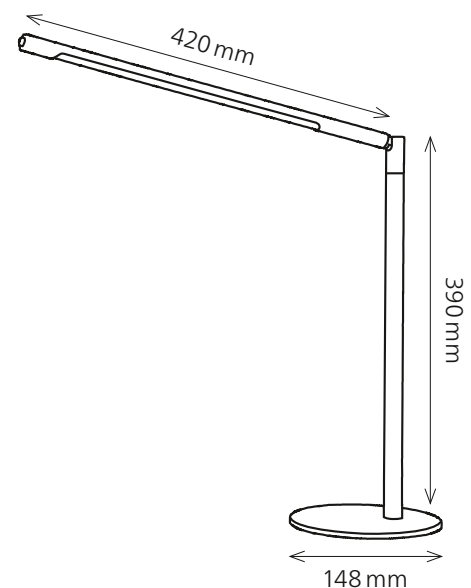

Aura

- Pleasant glare-free light distribution
- High light quality / Colour rendering > 90
- Continuously adjustable light intensity (5% ~ 100%)
- 3 colour temperatures: 2800, 4000, 6000 Kelvin
- The lamp can be rotated 270° and the lamp head 360°

Technical data

Power:	8 W
Weighted energy consumption:	8 kWh / 1000 h
Voltage:	100 – 240 VAC, 50 – 60 Hz
Luminous flux:	400 Lumen
Colour temperature:	2800 – 6000 Kelvin
Maximum illuminance:	700 Lux (measuring distance 40 cm)
Colour rendering index (CRI):	> 90
Life time:	30 000 hours
Extension:	max. 405 mm
Height:	max. 420 mm
Base:	Ø 148 mm
Head of lamp:	420 mm
Cable length:	1.5 m
Net weight:	0.83 kg
Material:	ABS, steel
Packaging:	brown packaging with coloured label
Light source:	energy efficiency class: F Model identifier: aura0010000x