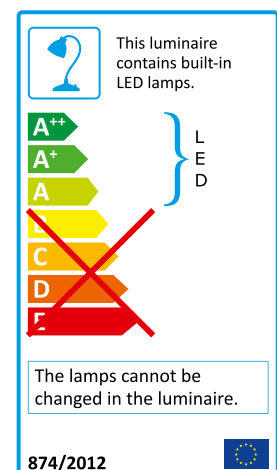

The *Bluetooth*® word mark and logos are registered trademarks owned by the Bluetooth SIG, Inc. and any use of such marks by Spichtig AG, Steinen is under license. Other trademarks and trade names are those of their respective owners.