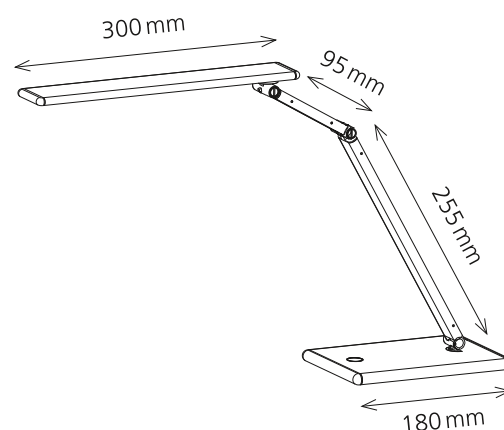

LED Slim

- Sophisticated, bright LED workplace lamp
- Innovative technology in trendy metallic finish
- 4-step touch dimmer on lamp base
- Uniform and bright light for optimum illumination of workplace
- Lamp head and arm variously adjustable

Technical data

Power:	7 W
Weighted energy consumption:	7 kWh / 1000 h
Voltage:	220–240 V AC, 50–60 Hz
Luminous flux:	360 Lumen
Colour temperature:	4000 Kelvin (neutral white)
Maximum illuminance:	880 Lux (measuring distance 40 cm)
Colour rendering index (CRI):	83
Life time:	20 000 hours
Extension:	max. 450 mm
Height:	max. 410 mm
Arm length:	255 mm x 95 mm
Base:	180 mm x 120 mm (L x W)
Head of lamp:	300 mm x 50 mm (L x W)
Net weight:	1.185 kg
Material:	aluminium, polycarbonate
Packaging:	4-coloured sales packaging
Light source:	energy efficiency class: E model identification: slim00000067x