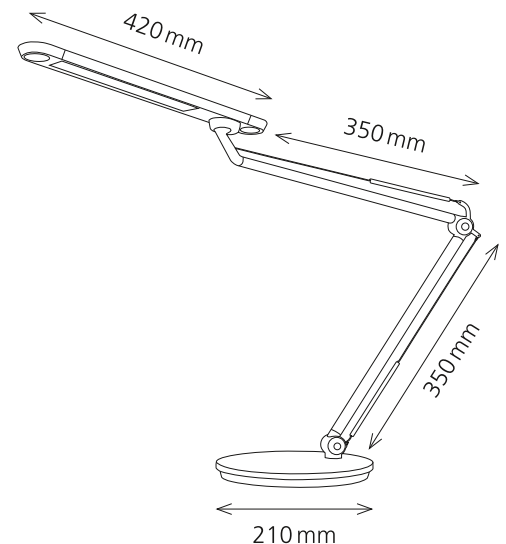

## LED Smart

- 2 in 1: elegant LED desk lamp and wireless charger
- Wireless charging enabled devices to be charged wirelessly via the induction charger
- Additional USB charging function (5 V 1.2 A)
- The brightness and colour temperature are steplessly adjustable
- The orientation of the light can be changed to symmetrical or asymmetrical light
- 30 minutes switch-off function

### Technical data

Power:	12 W
Weighted energy consumption:	12 kWh / 1000 h
Voltage:	100–240 V AC, 50–60 Hz
Luminous flux:	630 Lumen (120° solid angle)
Luminous efficacy:	67 Lumen / Watt
Colour temperature:	2900–6000 Kelvin
Maximum illuminance:	1660 Lux (measuring distance 40 cm)
Colour rendering index (CRI):	> 80
Life time:	40 000 hours
Extension:	max. 750 mm
Height:	max. 560 mm
Arm length:	350 x 350 mm
Base:	Ø 210 mm
Head of lamp:	420 mm x 46 mm (L x W)
Cable length:	1.60 m
Net weight:	2 kg
Material:	aluminium, ABS, iron, PC
Packaging:	4-coloured sales packaging
Light source:	energy efficiency class: E model identification: smart0000069x

<b>Item number:</b>	<b>41-5010.695 silver</b>
	<b>41-5010.696 anthracite</b>
	<b>41-5010.697 black</b>