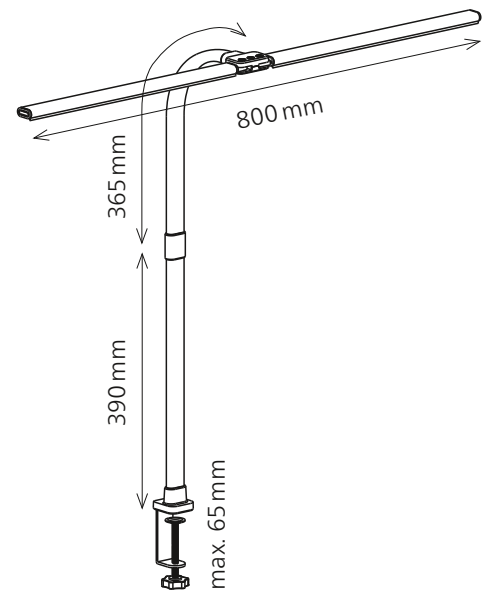

Nova

- LED luminaire with clamp and double head for flexible light orientation
- Control buttons on the lamp head
- Switchable automatic turn-off after 40 minutes
- Variable and changeable colour temperature
- Memory function

Technical data

Power:	20 W
Weighted energy consumption:	20 kWh / 1000 h
Voltage:	220 – 240 VAC, 50 – 60 Hz
Luminous flux:	1200 Lumen
Luminous efficacy:	60 Lumen / Watt
Colour temperature:	3000–6500 Kelvin
Maximum illuminance:	2300 Lux (measuring distance 50 cm)
Colour rendering index (CRI):	> 80
Life time:	30 000 hours
Extension:	max. 770 mm
Height:	max. 745 mm
Arm length:	380 mm pole + 365 mm gooseneck
Clamp:	42 × 42 mm; span width: 0–65 mm
Head of lamp:	27 × 800 mm unfolded
Cable length:	1.8 m
Net weight:	0.85 kg
Material:	ABS, iron
Packaging:	brown packaging with coloured label
Light source:	energy efficiency class: F Model identifier: nova000100008

Item number: 41-5011.008 black

Interchangeability

The lighting source cannot be replaced. The construction of the luminaire does not allow the lighting source to be replaced, as there is a risk of damaging the luminaire.